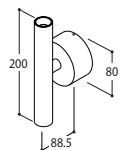

BERRIER JUNIOR M10

	1800K-3000K
TEXT. WHITE + MAINSCORD WHITE	487204
TEXT. BLACK + MAINSCORD BLACK	487192
BLACK + GOLD + MAINSCORD BLACK	487266

HABANA SINGLE BEAM BASE WC

	1800K-3000K
TEXT. WHITE	467087
TEXT. BLACK	467036
BLACK + GOLD	467006

HABANA UP/DOWN BASE WC

	1800K-3000K
TEXT. WHITE	467187
TEXT. BLACK	467136
BLACK + GOLD	467106

HABANA SINGLE BEAM BASE CI MAINS DIMM

	1800K-3000K
TEXT. WHITE	467287
TEXT. BLACK	467236
BLACK + GOLD	467206

HABANA UP/DOWN BASE CI MAINS DIMM

	1800K-3000K
TEXT. WHITE	467387
TEXT. BLACK	467336
BLACK + GOLD	467306