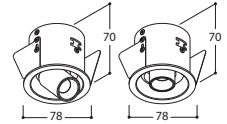

## NOBEL SFEROS LEAF

70 mm

Installation height 75 (90) mm

1800K-3000K

TEXT. WHITE	498427
TEXT. BLACK	498406
TEXTURED WHITE + GOLD	498472
TEXT. WHITE + BLACK FOCUS	498474
TEXT. BLACK + TEXT. WHITE FOCUS	498475
BLACK + GOLD	498476